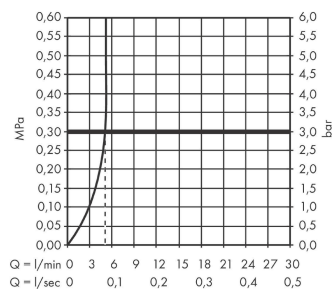

Finoris

Single lever basin mixer 260 for washbowls with push-open waste set

Surfaces: **Chrome** Article Number: **76070000**

Description

product features

- consists of: single lever basin mixer, waste set
- ComfortZone 260
- projection 208 mm
- spray type: laminar spray
- maximum flow rate at 3 bar: 5 l/min
- ceramic cartridge
- temperature limitation adjustable
- suitable for continuous flow water heaters
- push-open waste set G 1¼
- material waste set: metal
- connection type: G ¾ connections
- connection dimension: DN15

Technology

Design awards

reddot winner 2021

Product image

Scale drawing

Flowchart