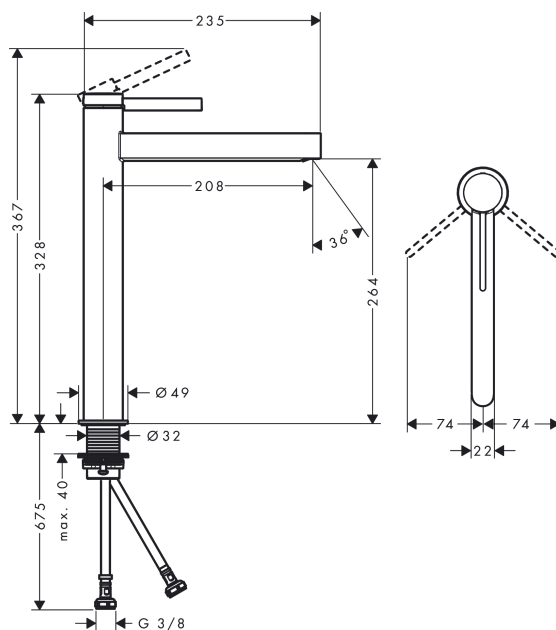

##### product features

- consists of: single lever basin mixer, waste set
- ComfortZone 260
- projection 208 mm
- spray type: laminar spray
- maximum flow rate at 3 bar: 5 l/min
- ceramic cartridge
- temperature limitation adjustable
- suitable for continuous flow water heaters
- push-open waste set G 1¼
- material waste set: metal
- connection type: G ¾ connections
- connection dimension: DN15

#### Product image

#### Scale drawing

Pos.	Description	Article Number	Price	PU
1	handle	94266000	-	1
2	screw cover	93735460	-	1
3	hollow set screw M5x5	98446000	-	1
4	flange	93737000	-	1
5	nut	92926000	-	1
6	O-ring 30x1,5	98433000	-	1
7	O-ring 29x2	98391000	-	1
8	O-ring 25x1,5	98146000	-	1
9	cartridge, assy	93760000	-	1
10	seal	93383000	-	1
11	adapter for cartridge	98866000	-	1
12	spray former	93973000	-	1
13	special tool	98987000	-	1
14	escutcheon	94265000	-	1
15	flat seal	98749000	-	1
16	fixing set (Ø 32)	13961000	-	1
17	lever collar	97548000	-	1
18	connection hose	94267000	-	1
19	O-ring 6,6x1,6	93019000	-	1
a	push-open waste set	50100000	-	1
b	fixation extension 35 mm	13898000	-	1