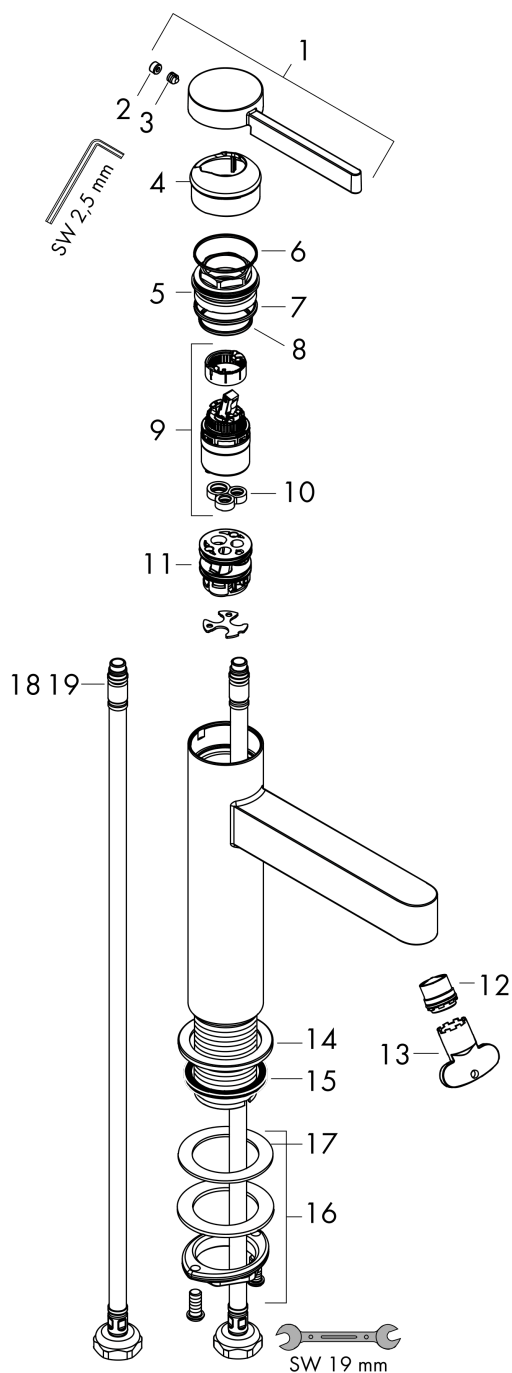

#### Scale drawing

#### Flowchart

**Finoris**  
**Single lever basin mixer 260 for washbowls with push-open waste set**  
 Surfaces: **Chrome**    Article Number: **76070000**

## Exploded Drawing

Year of production: >06/21

**Finoris**

**Single lever basin mixer 260 for washbowls with push-open waste set**

Surfaces: **Chrome** Article Number: **76070000**

**Spare part list**

Year of production: >06/21

Pos.	Description	Article Number	Price	PU
1	handle	94266000	-	1
2	screw cover	93735460	-	1
3	hollow set screw M5x5	98446000	-	1
4	flange	93737000	-	1
5	nut	92926000	-	1
6	O-ring 30x1,5	98433000	-	1
7	O-ring 29x2	98391000	-	1
8	O-ring 25x1,5	98146000	-	1
9	cartridge, assy	93760000	-	1
10	seal	93383000	-	1
11	adapter for cartridge	98866000	-	1
12	spray former	93973000	-	1
13	special tool	98987000	-	1
14	escutcheon	94265000	-	1
15	flat seal	98749000	-	1
16	fixing set (Ø 32)	13961000	-	1
17	lever collar	97548000	-	1
18	connection hose	94267000	-	1
19	O-ring 6,6x1,6	93019000	-	1
a	push-open waste set	50100000	-	1
b	fixation extension 35 mm	13898000	-	1